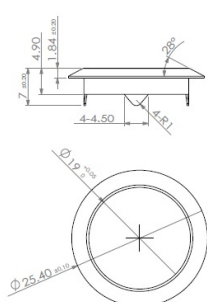

PRODUCT SHEET

Description:

Rim Lock 850, $\varnothing 19 \times 22 \text{mm}$, Drawer, NPL, Round SISO Metal Key

Item number:

14.01.072-0

Units	Box	Carton	HS Code	Barcode
Pcs.	12	192	8301300000	
				5704866032599

SISO A/S

Mileparken 11
DK-2740 Skovlunde
Denmark
VAT: DK 24786013

Phone +45 45 830 900

www.siso.dk
siso@siso.dk

Danske Bank
Nytorv Branch
Copenhagen
SWIFT: DABADKKK

Account no.
4180 3112 112936
IBAN Account
DK7230003112112936